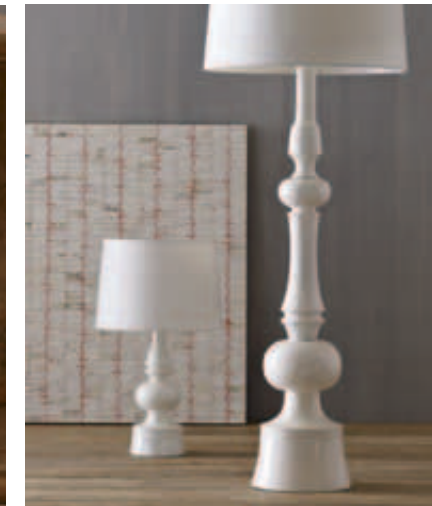

> the stuff

Turned-Pedestal Tables: Natural mango. \$199-\$399

Turned Floor Lamps: White. \$149-\$349

Arc Base Pedestal Table: Smoke. \$399-\$499

Mirrored Oval Buffet: Smoke. \$999

Foxxed Mirror Tables: Foxxed mirror top/iron base. \$199-\$399