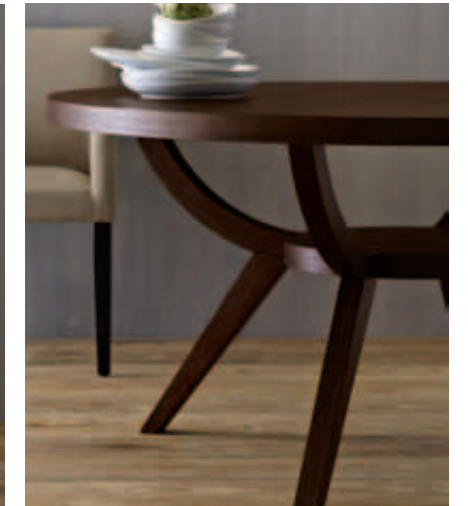

> the stuff

Turned-Pedestal Tables: Natural mango. \$199-\$399

Turned Floor Lamps: White. \$149-\$349

Arc Base Pedestal Table: Smoke. \$399-\$499

Mirrored Oval Buffet: Smoke. \$999

Foxxed Mirror Tables: Foxxed mirror top/iron base. \$199-\$399